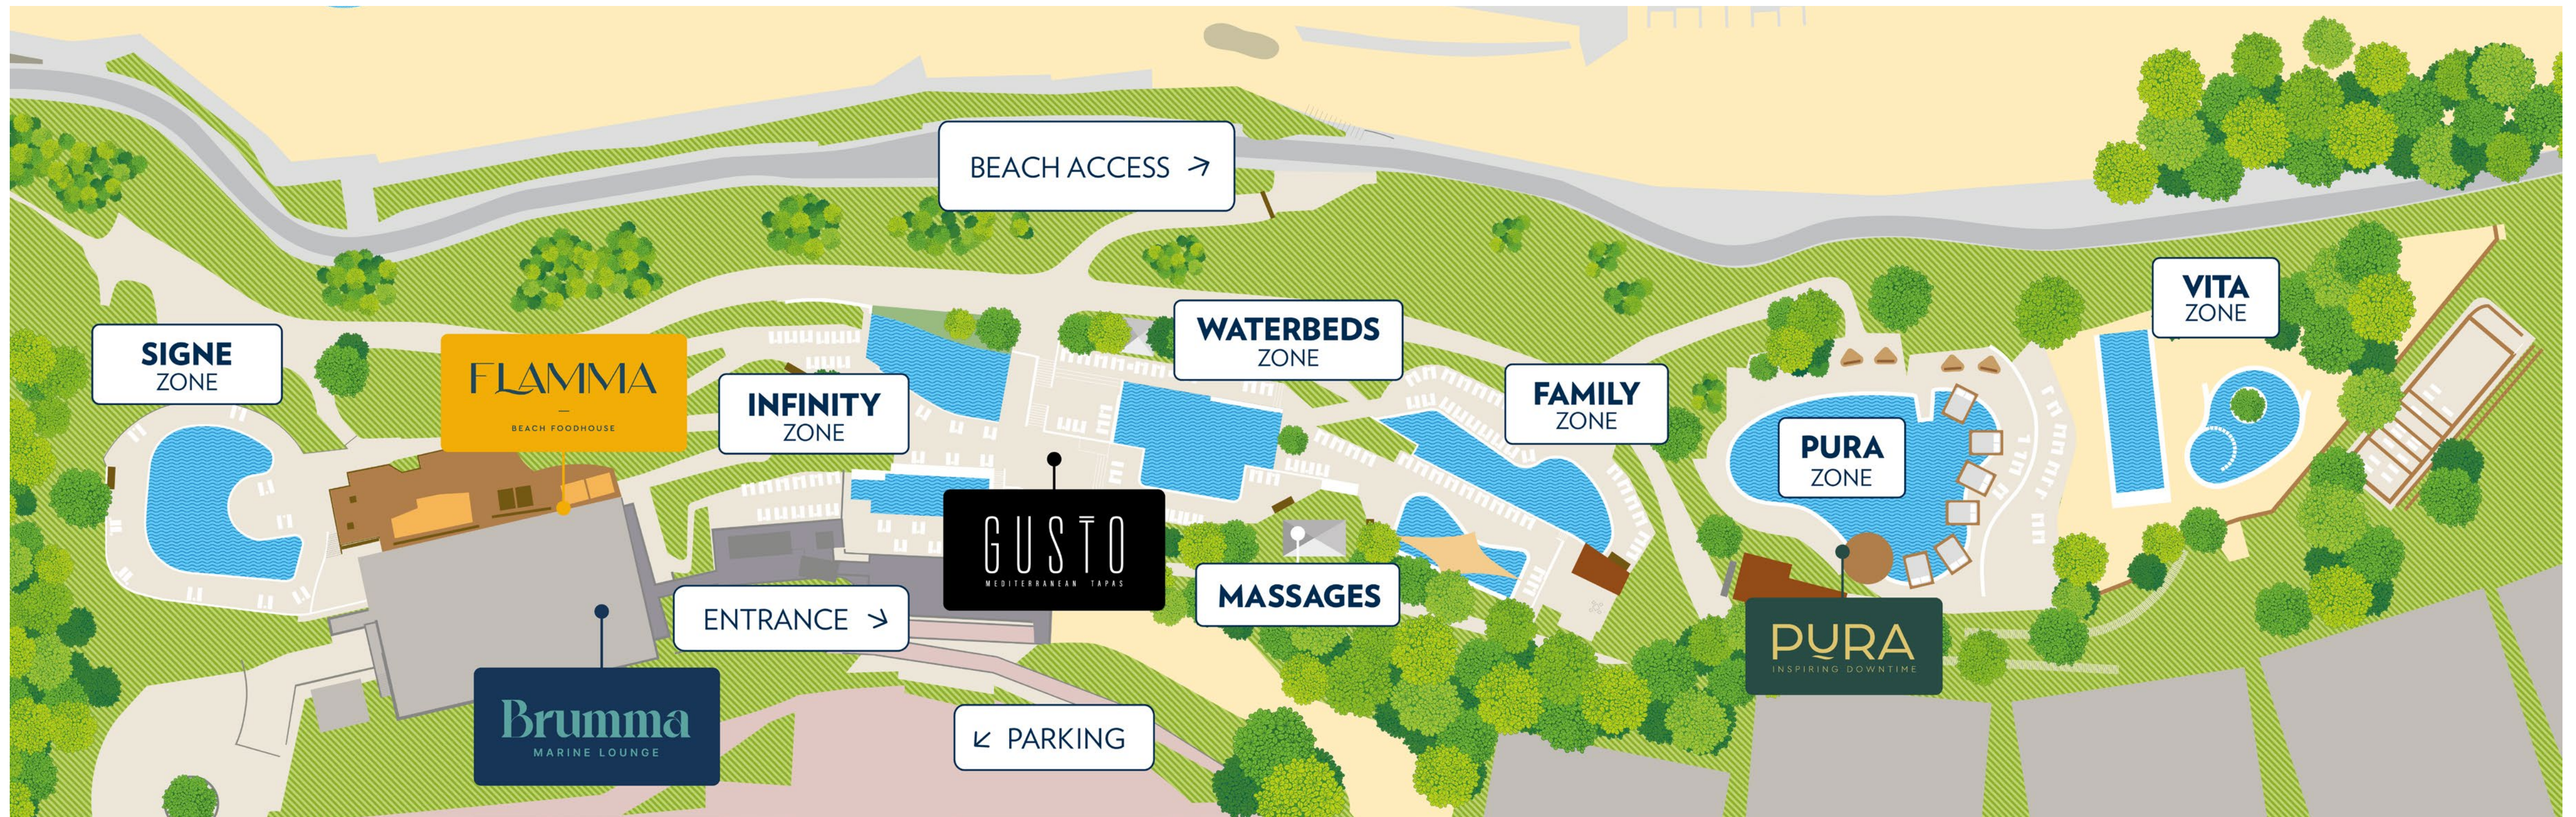

JUNE						
M	T	W	T	F	S	S
1	2	3	4	5	6	7
8	9	10	11	12	13	14
15	16	17	18	19	20	21
22	23	24	25	26	27	28
29	30					

JULY						
M	T	W	T	F	S	S
		1	2*	3	4	5
6	7	8	9*	10	11	12
13	14	15	16*	17	18	19
20	21	22	23*	24	25	26
27	28	29	30*	31		

AUGUST						
M	T	W	T	F	S	S
					1	2
3	4	5	6*	7	8	9
10	11	12	13*	14	15	16
17	18	19	20*	21	22	23
24	25	26	27*	28	29	30
31						

SEPTEMBER						
M	T	W	T	F	S	S
	1	2	3*	4	5	6
7	8	9	10	11	12	13
14	15	16	17	18	19	20
21	22	23	24	25	26	27
28	29	30				

High season · All pools 11:00 am to 8:00 pm

Only Pura · Pura Zone 11:00 a.m. to 7:00 p.m.

The venue will be closed to the public on that day.